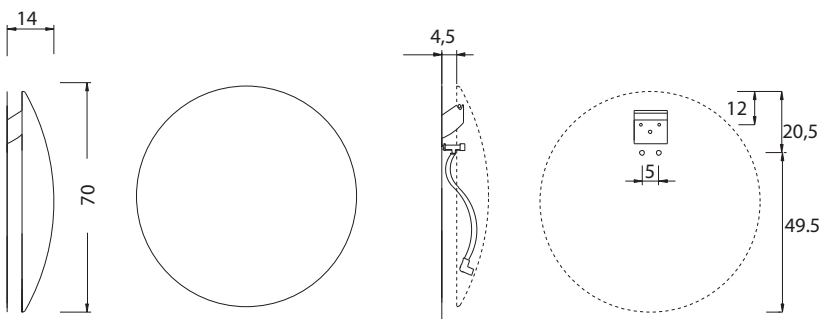

## Saturn (Moon + Towel Bar)

Pipe connection from top	Pipe centres from wall	Depth from wall
205mm	45mm	180mm

## Moon

Pipe connection from top	Pipe centres from wall	Depth from wall
205mm	45mm	140mm

\* Measurements on drawings shown in CM