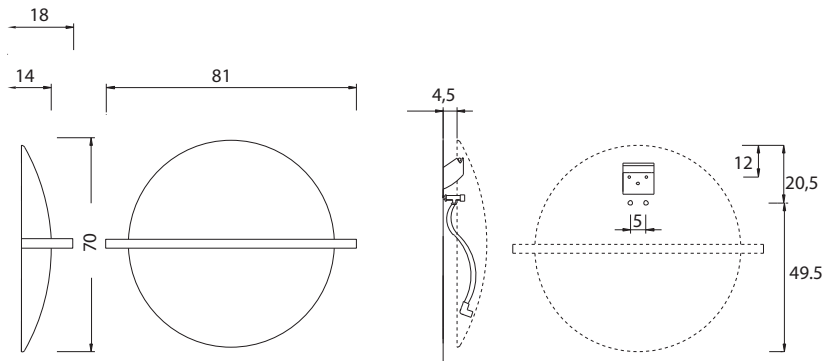

## Saturn (Moon + Towel Bar)

Pipe connection from top	Pipe centres from wall	Depth from wall
205mm	45mm	180mm

## Moon

Pipe connection from top	Pipe centres from wall	Depth from wall
205mm	45mm	140mm

\* Measurements on drawings shown in CM