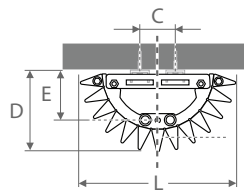

Iguana Aplano	Pipe centres left to right	Pipe centres from wall	Depth from wall
Aplano	50mm (central)	50mm	80mm
Aplano Plus	50mm (central)	90mm	120mm

Iguana Circo shown on page 31

Overview

Triangular Steel tubes
10 year warranty

Iguana Circo Wall Mounted

Model	Height (mm)	Width (mm)	Watts Δt 50°C	Standand Ex GST	Colours Ex GST
CIRW.180.027	1800	278	801	\$1,561.00	\$1,872.00
CIRW.180.031	1800	313	946	\$1,800.00	\$2,160.00
CIRW.180.034	1800	348	1092	\$2,039.00	\$2,446.00
CIRW.192.027	1920	278	854	\$1,622.00	\$1,946.00
CIRW.192.031	1920	313	1009	\$1,871.00	\$2,245.00
CIRW.192.034	1920	348	1164	\$2,121.00	\$2,545.00
CIRW.200.027	2000	278	887	\$1,658.00	\$1,988.00
CIRW.200.031	2000	313	1049	\$1,915.00	\$2,298.00
CIRW.200.034	2000	348	1209	\$2,171.00	\$2,605.00
CIRW.220.027	2200	278	961	\$1,753.00	\$2,103.00
CIRW.220.031	2200	313	1136	\$2,026.00	\$2,432.00
CIRW.220.034	2200	348	1311	\$2,299.00	\$2,759.00
CIRW.240.027	2400	278	1024	\$1,847.00	\$2,217.00
CIRW.240.031	2400	313	1210	\$2,139.00	\$2,567.00
CIRW.240.034	2400	348	1397	\$2,432.00	\$2,919.00

L	Pipe centres left to right	C - Brackets	D - Depth	E - Pipe Centres off wall
278	50mm	74mm	142mm	77mm
313	50mm	108mm	157mm	96mm
348	50mm	144mm	177mm	115mm