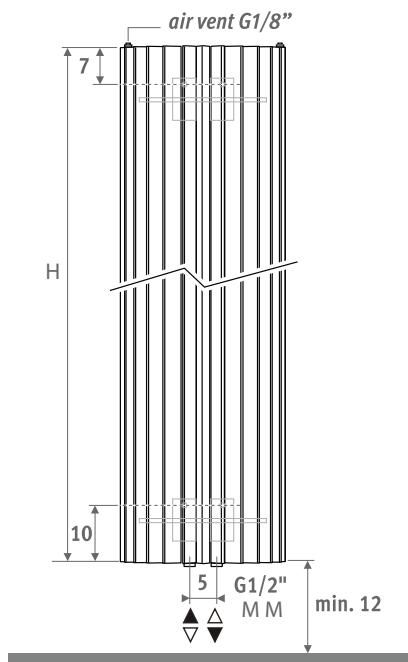

Iguana Aplano	Pipe centres left to right	Pipe centres from wall	Depth from wall
Aplano	50mm (central)	50mm	80mm
Aplano Plus	50mm (central)	90mm	120mm

Iguana Circo shown on page 31

Overview

Triangular Steel tubes
10 year warranty

Iguana Circo Wall Mounted

Model	Height (mm)	Width (mm)	Watts Δt 50°C	Standand Ex GST	Colours Ex GST
CIRW.180.027	1800	278	801	\$1,561.00	\$1,872.00
CIRW.180.031	1800	313	946	\$1,800.00	\$2,160.00
CIRW.180.034	1800	348	1092	\$2,039.00	\$2,446.00
CIRW.192.027	1920	278	854	\$1,622.00	\$1,946.00
CIRW.192.031	1920	313	1009	\$1,871.00	\$2,245.00
CIRW.192.034	1920	348	1164	\$2,121.00	\$2,545.00
CIRW.200.027	2000	278	887	\$1,658.00	\$1,988.00
CIRW.200.031	2000	313	1049	\$1,915.00	\$2,298.00
CIRW.200.034	2000	348	1209	\$2,171.00	\$2,605.00
CIRW.220.027	2200	278	961	\$1,753.00	\$2,103.00
CIRW.220.031	2200	313	1136	\$2,026.00	\$2,432.00
CIRW.220.034	2200	348	1311	\$2,299.00	\$2,759.00
CIRW.240.027	2400	278	1024	\$1,847.00	\$2,217.00
CIRW.240.031	2400	313	1210	\$2,139.00	\$2,567.00
CIRW.240.034	2400	348	1397	\$2,432.00	\$2,919.00

L	Pipe centres left to right	C - Brackets	D - Depth	E - Pipe Centres off wall
278	50mm	74mm	142mm	77mm
313	50mm	108mm	157mm	96mm
348	50mm	144mm	177mm	115mm