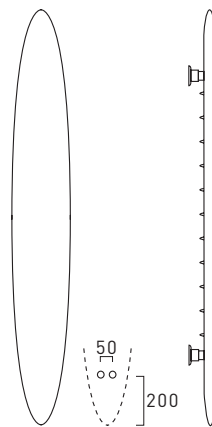

Vertical

Model	Height (mm)	Width (mm)	Watts Δt 50°C	White Ex GST	Colours Ex GST	Brushed Chrome Ex GST
BL0170001	1700	250	402	$3,565.00	$4,278.00	$6,464.00

Pipe centres left to right	Depth from wall
50mm	135mm

Please specify your chosen colour at time of order.