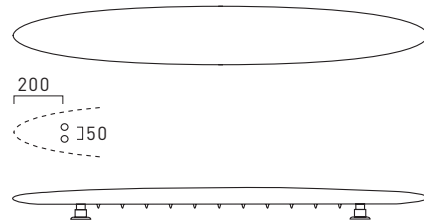

Horizontal

Model	Height (mm)	Width (mm)	Watts Δt 50°C	White Ex GST	Colours Ex GST	Brushed Chrome Ex GST
BLV170001	250	1700	402	$3,565.00	$4,278.00	$6,464.00

Pipe centres left to right	Depth from wall
50mm	135mm

Please specify your chosen colour at time of order.